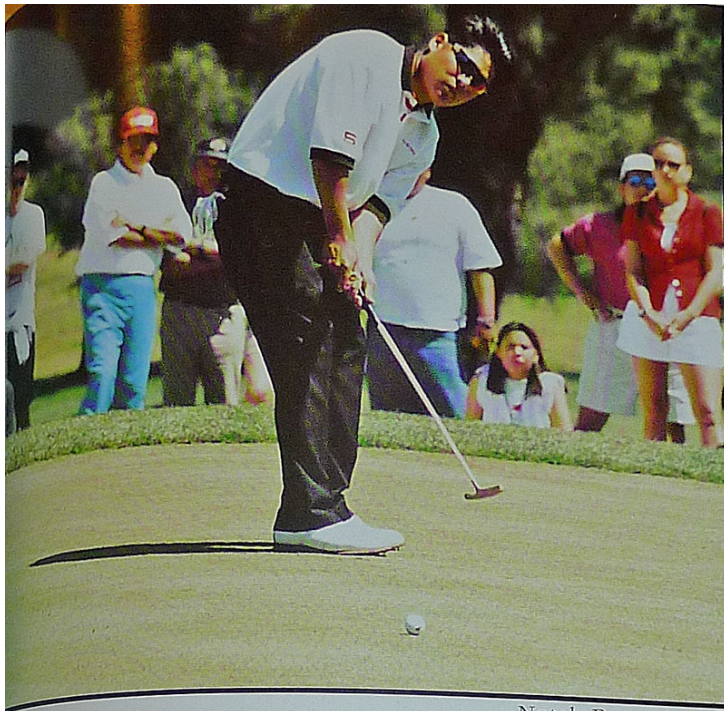

Notah Begay III